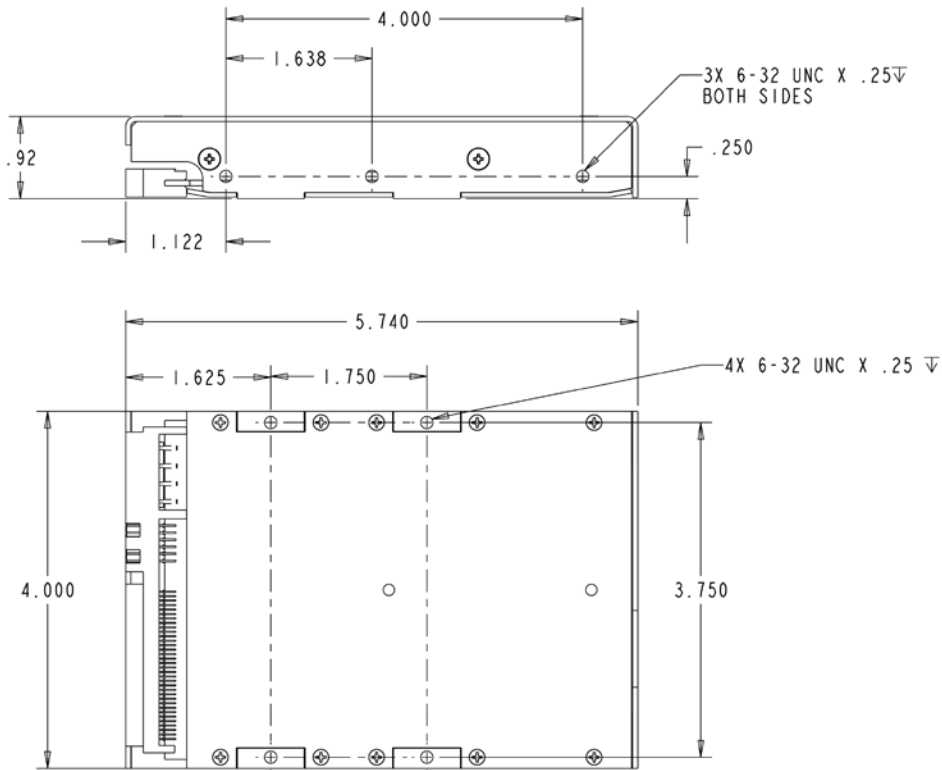

ANDES SERIES **HDD OR SSD INSTALLATION**