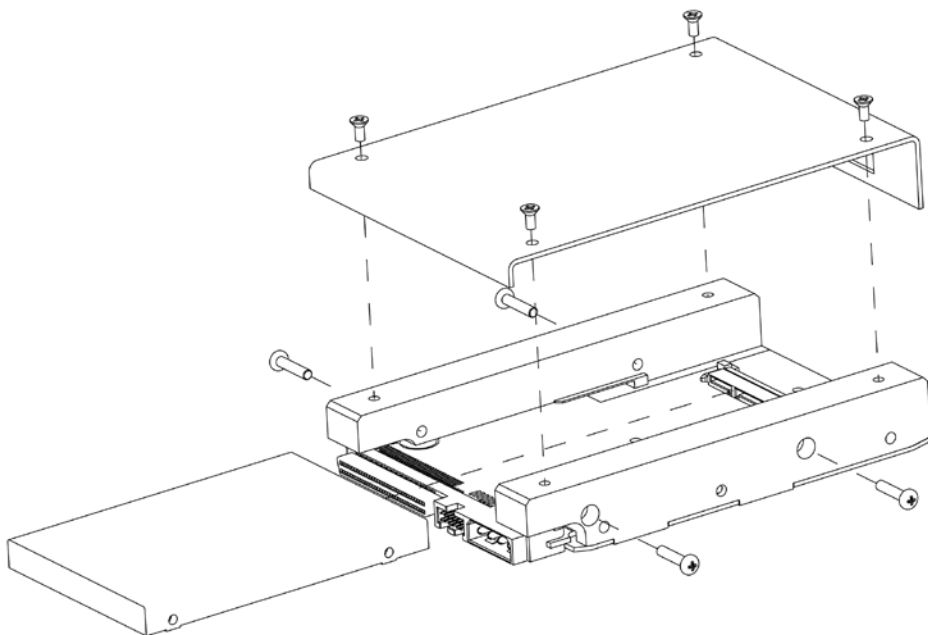

ANDES SERIES **HDD OR SSD INSTALLATION**