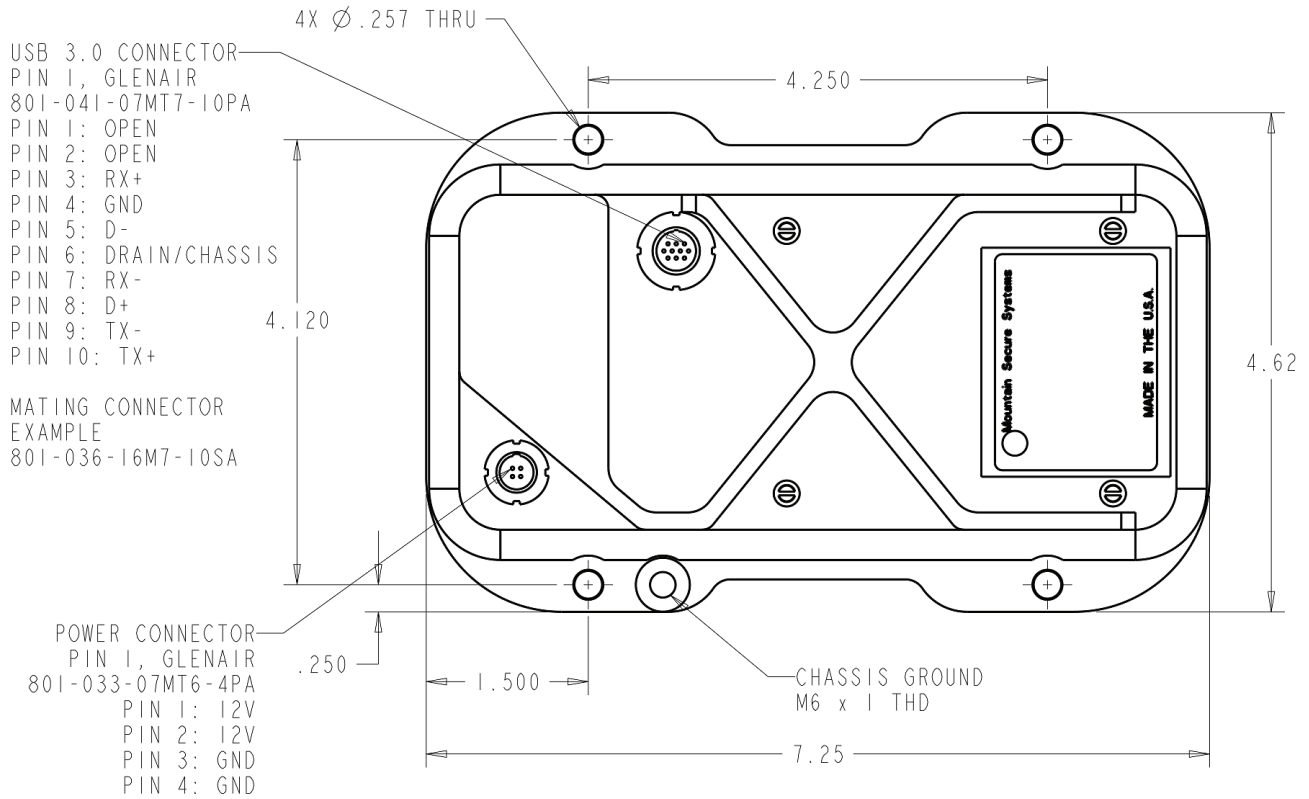

MESA FLAT MOUNT SERIES DIMENSIONS

MESA FLAT MOUNT DOCKING BAY

MESA FLAT MOUNT DRIVE

MATING CONNECTOR
EXAMPLE
801-007-16M6-4-SA